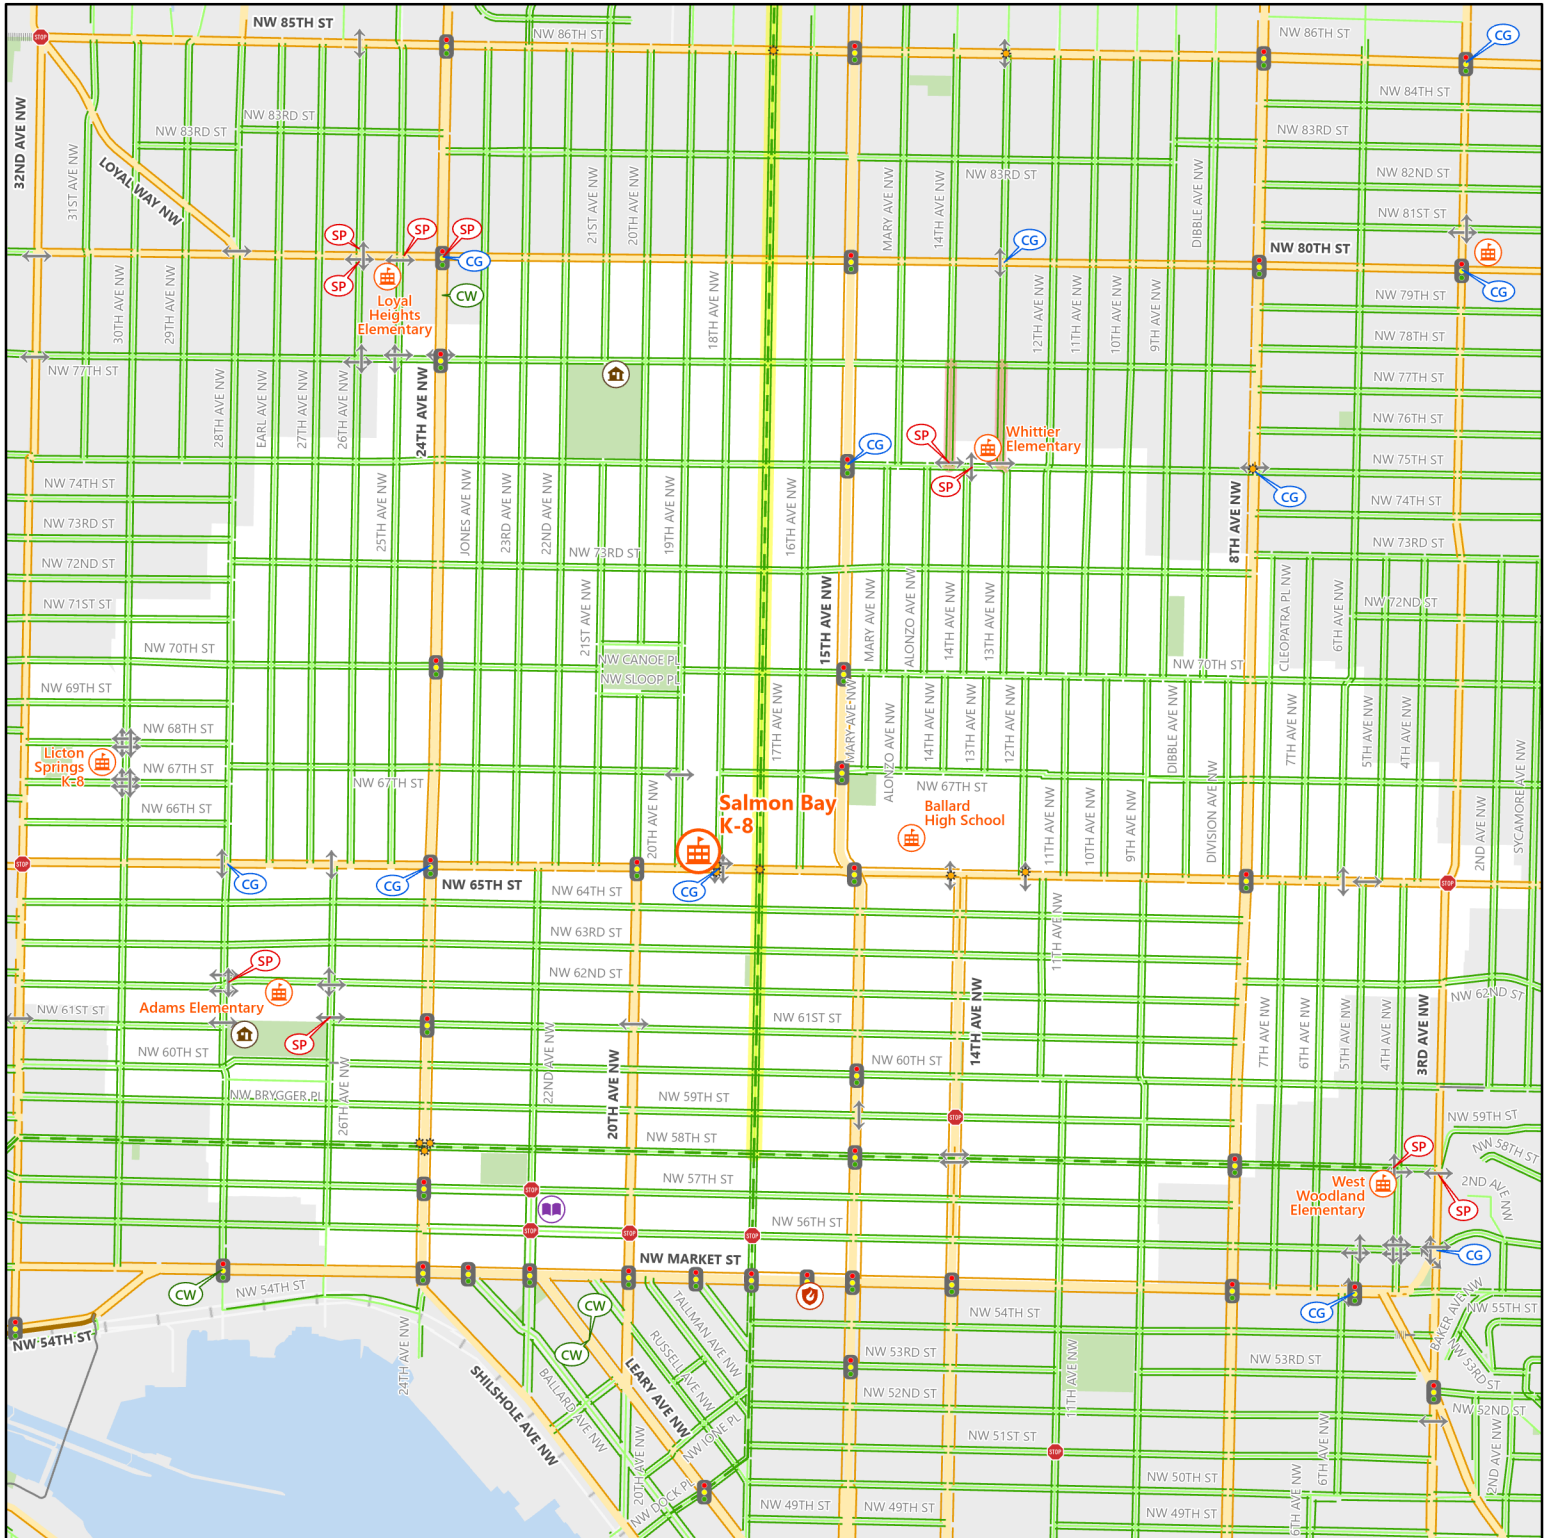

2023-24 Safe Routes to School

Salmon Bay K-8

Seattle
Department of
Transportation

Author: Seattle ITD, GIS-CADD